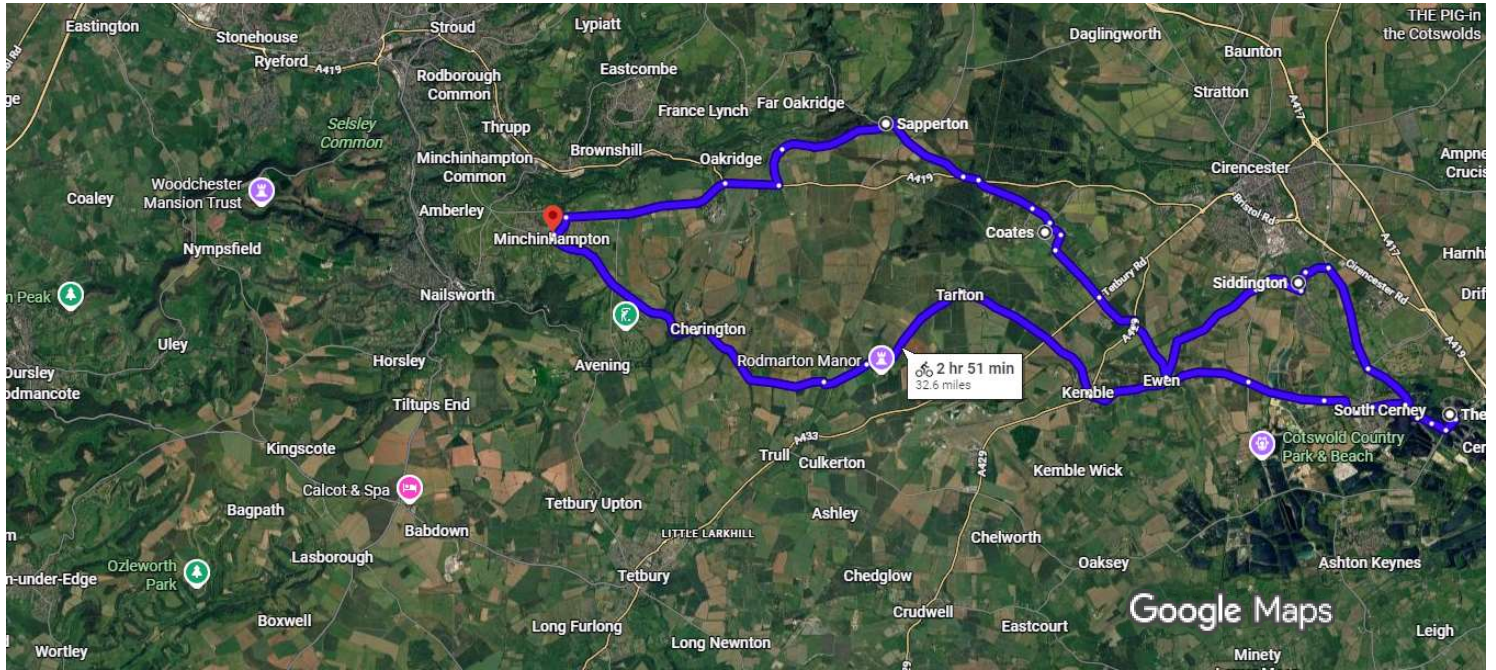

The Crown, 3 High St,
Minchinhampton, Stroud GL6 9BN to The Crown, 3 High St,
Minchinhampton, Stroud GL6 9BN

Bicycle 32.6 miles, 2 hr 51 min

Imagery ©2026, Map data ©2026 Google 2 km

 via National Cycle Rte 45 2 hr 51 min
32.6 miles

↑ 804 ft · ↓ 804 ft