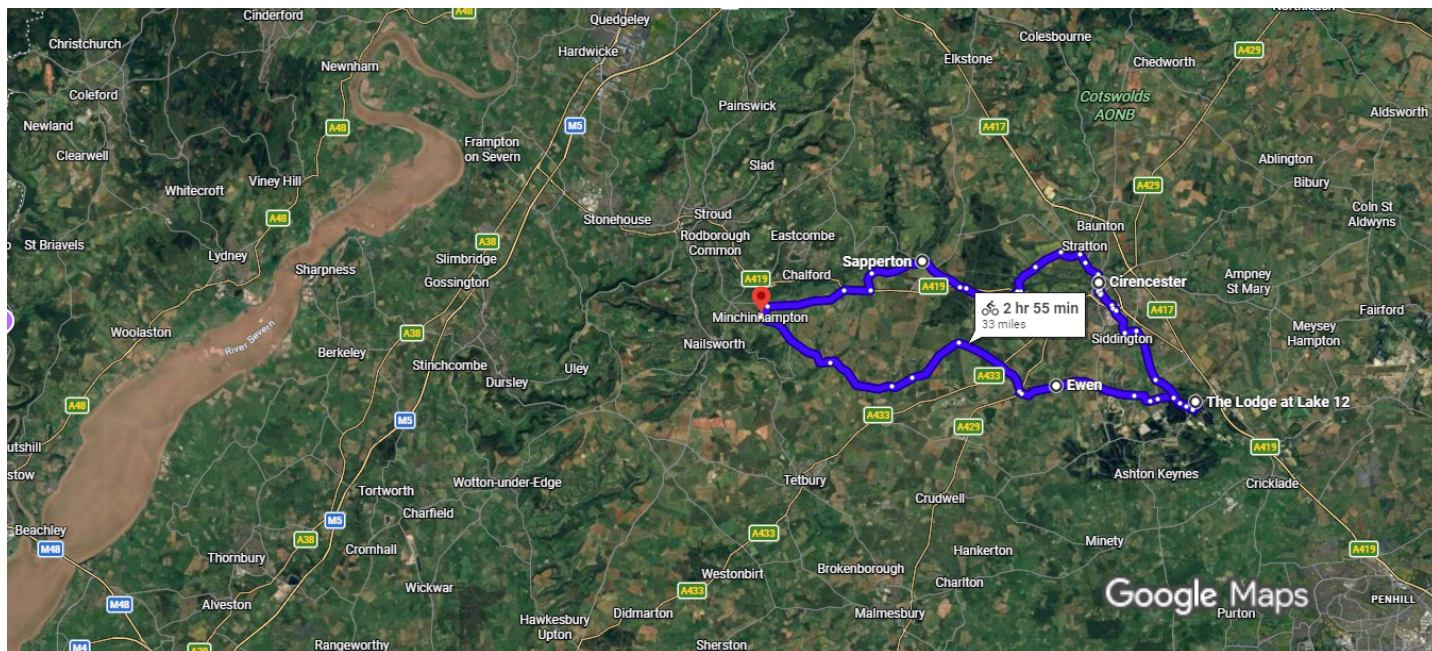

M & B Stores, 22 High St, Minchinhampton, Stroud GL6 9BN to M & B Stores, 22 High St, Minchinhampton, Stroud GL6 9BN Bicycle 33.0 miles, 2 hr 55 min

Imagery ©2026, Map data ©2026 Google 5 km

via National Cycle Rte 45

2 hr 55 min

33.0 miles

↑ 869 ft · ↓ 869 ft